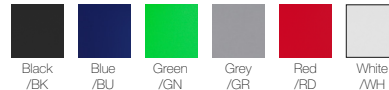

Finishes

Plastic Finishes