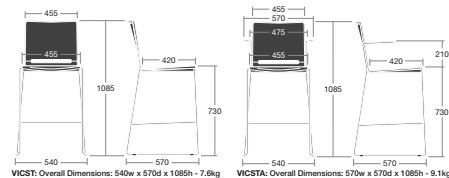

Dimensions