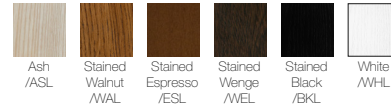

Please refer to the price and specification guide for all available options.

Product Codes

Wooden Low Stool with Upholstered Seat: **RITLUS**

Wooden Counter Stool with Upholstered Seat: **RITCUS**

Wooden Bar Stool with Upholstered Seat: **RITBUS**

Finishes

Wooden Leg Finishes: Ash as standard

Dimensions