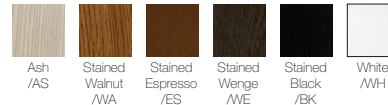

Please refer to the price and specification guide for all available options.

Product Codes

Modular Seating System with Table: **PIL**

Interconnecting Table: **PILCT**

Finishes

Table Finishes: Ash as standard