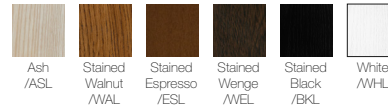

Please refer to the price and specification guide for all available options.

Product Codes

4 Legged Chair: **NOR**

Wooden 4 Legged Chair: **NORWL**

Finishes

Wooden Leg Finishes: Ash as standard

Dimensions