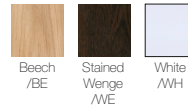

## Product Codes

Wooden Frame Chair: **MULWL**

Open Back Wooden Frame Chair: **MULOWL**

Wooden Frame Chair with Upholstered Seat: **MULUPWL**

Open Back Wooden Frame Chair with Upholstered Seat: **MULOUPWL**

## Finishes

Shell Finishes: Beech as standard (Not available on fully upholstered chair)

Leg Finishes: Beech as standard