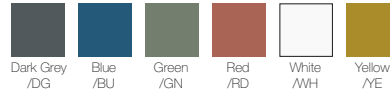

Please refer to the price and specification guide for all available options.

Product Codes

Low Stool: HALSTL

Bar Stool: HALSTB

Finishes

Polypropylene Shell Finishes:

Wooden Leg Stain Finishes:

Dimensions