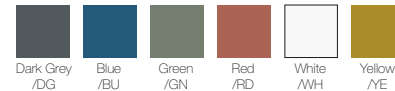

elite

Form

MULTI-PURPOSE SEATING

Form

MULTI-PURPOSE SEATING

Italian designed, Form's smooth contour represents the balance of classic profiles with modern environments. Available in six warming colour finishes, the responsibly sourced polypropylene shell can be supported by dark grey or white polypropylene legs or, for a more organic appearance, a wooden four-legged frame is available, subtly introducing a natural texture to the surrounding space.

Please refer to the price and specification guide for all available options.

Product Codes

Chair and Polypropylene Frame: **FRM...**

Chair with Upholstered Seatpad and Polypropylene Frame: **FRMUS...**

Chair with Wooden Frame: **FRMWL...**

Chair with Upholstered Seatpad and Wooden Frame: **FRMWLUS...**

Finishes

Polypropylene Shell Finishes:

Dark Grey
/DG

Blue
/BU

Green
/GN

Red
/RD

White
/WH

Yellow
/YE

Polypropylene Leg Finishes:

White
/WHPL

Dark Grey
/DGPL

Wooden Leg Stain Finishes:

Beech
/BEL

Black
/BKL

Espresso
/ESL