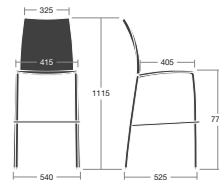

Dimensions