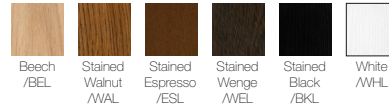

# Escape Wood

STOOLS

The Escape Wood stool offers a high level of comfort and support, without compromising on style or functionality. It is built around a sturdy wooden frame with an integral footrest. The seat shell is constructed of plywood, covered with a soft, cushioned fire-retardant foam before being upholstered in a choice of fabrics. The Escape Wood stool range is available in six wooden finishes, beech, walnut, espresso, wenge, black or white. A stylish, comfortable and extremely practical solution for many workplace and leisure environments.

### Finishes

Frame Finishes: Beech as standard