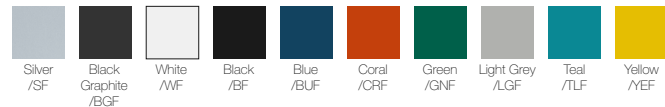

Please refer to the price and specification guide for all available options.

Product Codes

Breakout Chair:

Sled Base: ESC

Wooden 4 Legged: ESCWL

4 Star Base: ESC4S

Metal Pyramid Base: ESCSW

Wooden Pyramid Base: ESCSWWL

Lounge Chair:

Sled Base: ESCL

4 Star Base: ESCL4S

Metal Pyramid Base: ESCLSW

Wooden Pyramid Base: ESCLSWWL

Headrest: Suffix .../UH to above code

Finishes

Metal Finishes: Polished Base as standard

Silver /SF Black Graphite /BGF White /WF Black /BF Blue /BUF Coral /CRF Green /GNF Light Grey /LGF Teal /TLF Yellow /YEF

Wooden Finishes: Beech as standard on 4 Legged Frame, Ash as standard on Pyramid Base

Ash /ASL Beech /BEL Stained Walnut /WAL Stained Espresso /ESL Stained Wenge /WEL Stained Black /BKL White /WHL