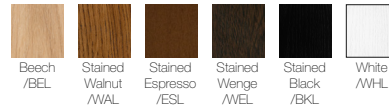

Please refer to the price and specification guide for all available options.

Product Codes

Low Back Lounge Chair with Swivel Wooden Pyramid Base: **ELILBSWWL**

Low Back Lounge Chair with Polished 4 Star Swivel Base: **ELILBSW**

Footstool: **ELIFS**

Finishes

Wooden Frame Finishes: Beech as standard

Beech /BEL
Stained Walnut /WAL
Stained Espresso /ESL
Stained Wenge /WEL
Stained Black /BKL
White /WHL

4 Star Base Options

Black /B4S

Dimensions