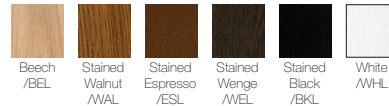

### Product Codes

High Back Lounge Chair with Wooden Frame: **ELIHBWL**

High Back Lounge Chair with Swivel Wooden Pyramid Base: **ELIHSWWL**

High Back Lounge Chair with Polished 4 Star Swivel Base: **ELIHSW**

### Finishes

Wooden Frame Finishes: Beech as standard