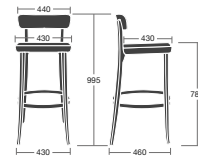

Dimensions