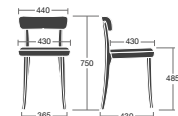

Dimensions