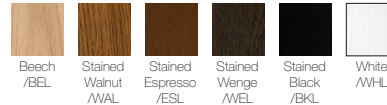

Finishes

Frame Finishes: Beech as standard