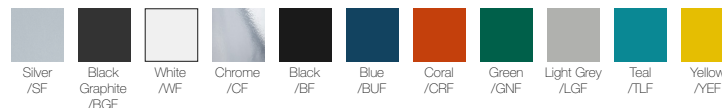

Please refer to the price and specification guide for all available options.

Product Codes

4 Legged Chair - Black: **ACEB**

4 Legged Chair - Grey: **ACEG**

Sled Base Chair - Black: **ACESBB**

Sled Base Chair - Grey: **ACESBG**

4 Star Chair - Black: **ACE4SB**

4 Star Chair - Grey: **ACE4SG**

4 Star Chair with Arms - Black: **ACE4SBA**

4 Star Chair with Arms - Grey: **ACE4SGA**

5 Star Chair - Black: **ACE5SB**

5 Star Chair - Grey: **ACE5SG**

5 Star Chair with Arms - Black: **ACE5SBA**

5 Star Chair with Arms - Grey: **ACE5SGA**

Finishes

Frame Finishes for 4 Legged and Sled Base Chairs

Dimensions