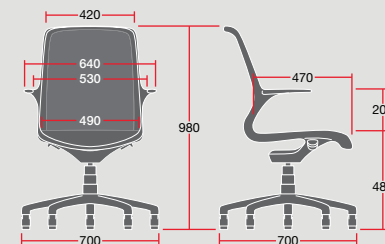

KEY FEATURES

9° Reclining Tilt Mechanism

100% Recyclability

Black or White Shell Finish

Black or White Mesh Back

CERTIFICATION

ANSI/BIFMA X5. 1-2011

BS EN 1335-2:2009