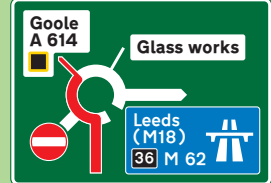

THE EAST - Follow signs for Goole Junction 36

By Train - Goole Station
Approximately 5 minutes by taxi or 20 minutes on foot

THE WEST - Leeds, Manchester...
M62-WEST-BOUND

THE NORTH - Leave the A1(M) at Junction 41 & follow signs for Goole Junction 36

THE SOUTH - Leave the M18 at Junction 35 & follow signs for Goole Junction 36

THE WEST - Follow signs for Goole Junction 36

THE SOUTH - Doncaster, London...

elite
office furniture uk ltd