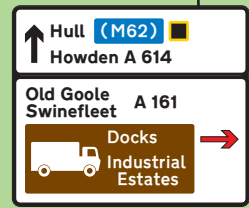

THE EAST - Follow signs for Goole Junction 36

By Train - Goole Station
Approximately 5 minutes by taxi or 20 minutes on foot

THE WEST - Leeds, Manchester...
M62-WEST-BOUND

THE NORTH - Leave the A1(M) at Junction 41 & follow signs for Goole Junction 36

THE SOUTH - Leave the M18 at Junction 35 & follow signs for Goole Junction 36

THE WEST - Follow signs for Goole Junction 36

THE SOUTH - Doncaster, London...

elite
office furniture uk ltd