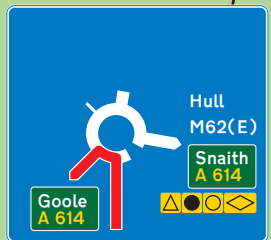

elite
office furniture uk ltd