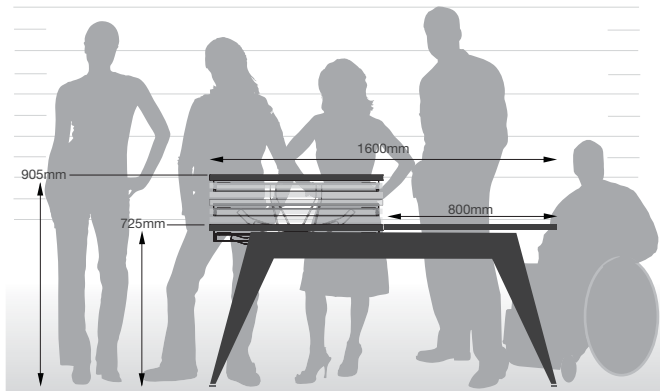

as individual as you are

Independent height adjustable sliding top panels

enjoy your work space

Linnea Plus - is a bench desking system comprising of various components which can be arranged and combined in different configurations and lengths to suit almost every office layout.

Linnea Plus is all about inclusivity. Height adjustable positions fit seamlessly into the system in any location with minimal visual differentiation, thus wheelchair users or workers who need to adjust the height of their work surface do not have to sit at a special or different workstation, but can be easily incorporated without discrimination into the team.

Linnea Plus height adjustable positions maintain the ability to share legs and other components making height adjustability a real and affordable option. Commercially viable, aesthetically pleasing, Linnea Plus is designed in such a way to cater for individual ergonomics.