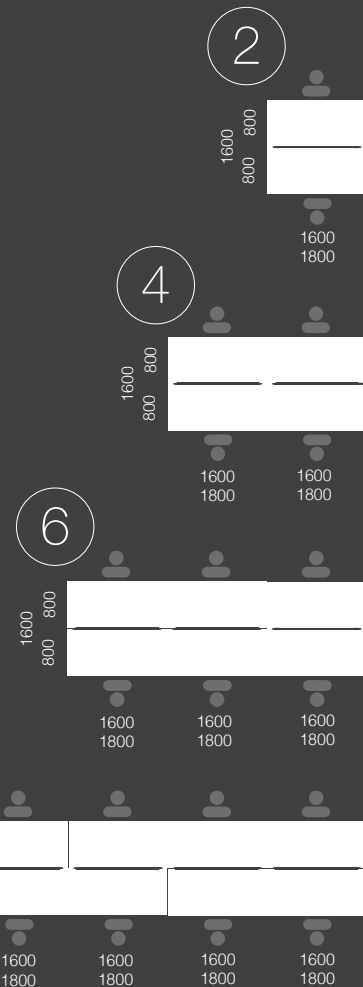

as individual as you are

Independent height adjustable sliding top panels

enjoy your work space

Linnea Plus - is a bench desking system comprising of various components which can be arranged and combined in different configurations and lengths to suit almost every office layout.

Linnea Plus is all about inclusivity. Height adjustable positions fit seamlessly into the system in any location with minimal visual differentiation, thus wheelchair users or workers who need to adjust the height of their work surface do not have to sit at a special or different workstation, but can be easily incorporated without discrimination into the team.

Linnea Plus height adjustable positions maintain the ability to share legs and other components making height adjustability a real and affordable option. Commercially viable, aesthetically pleasing, Linnea Plus is designed in such a way to cater for individual ergonomics.